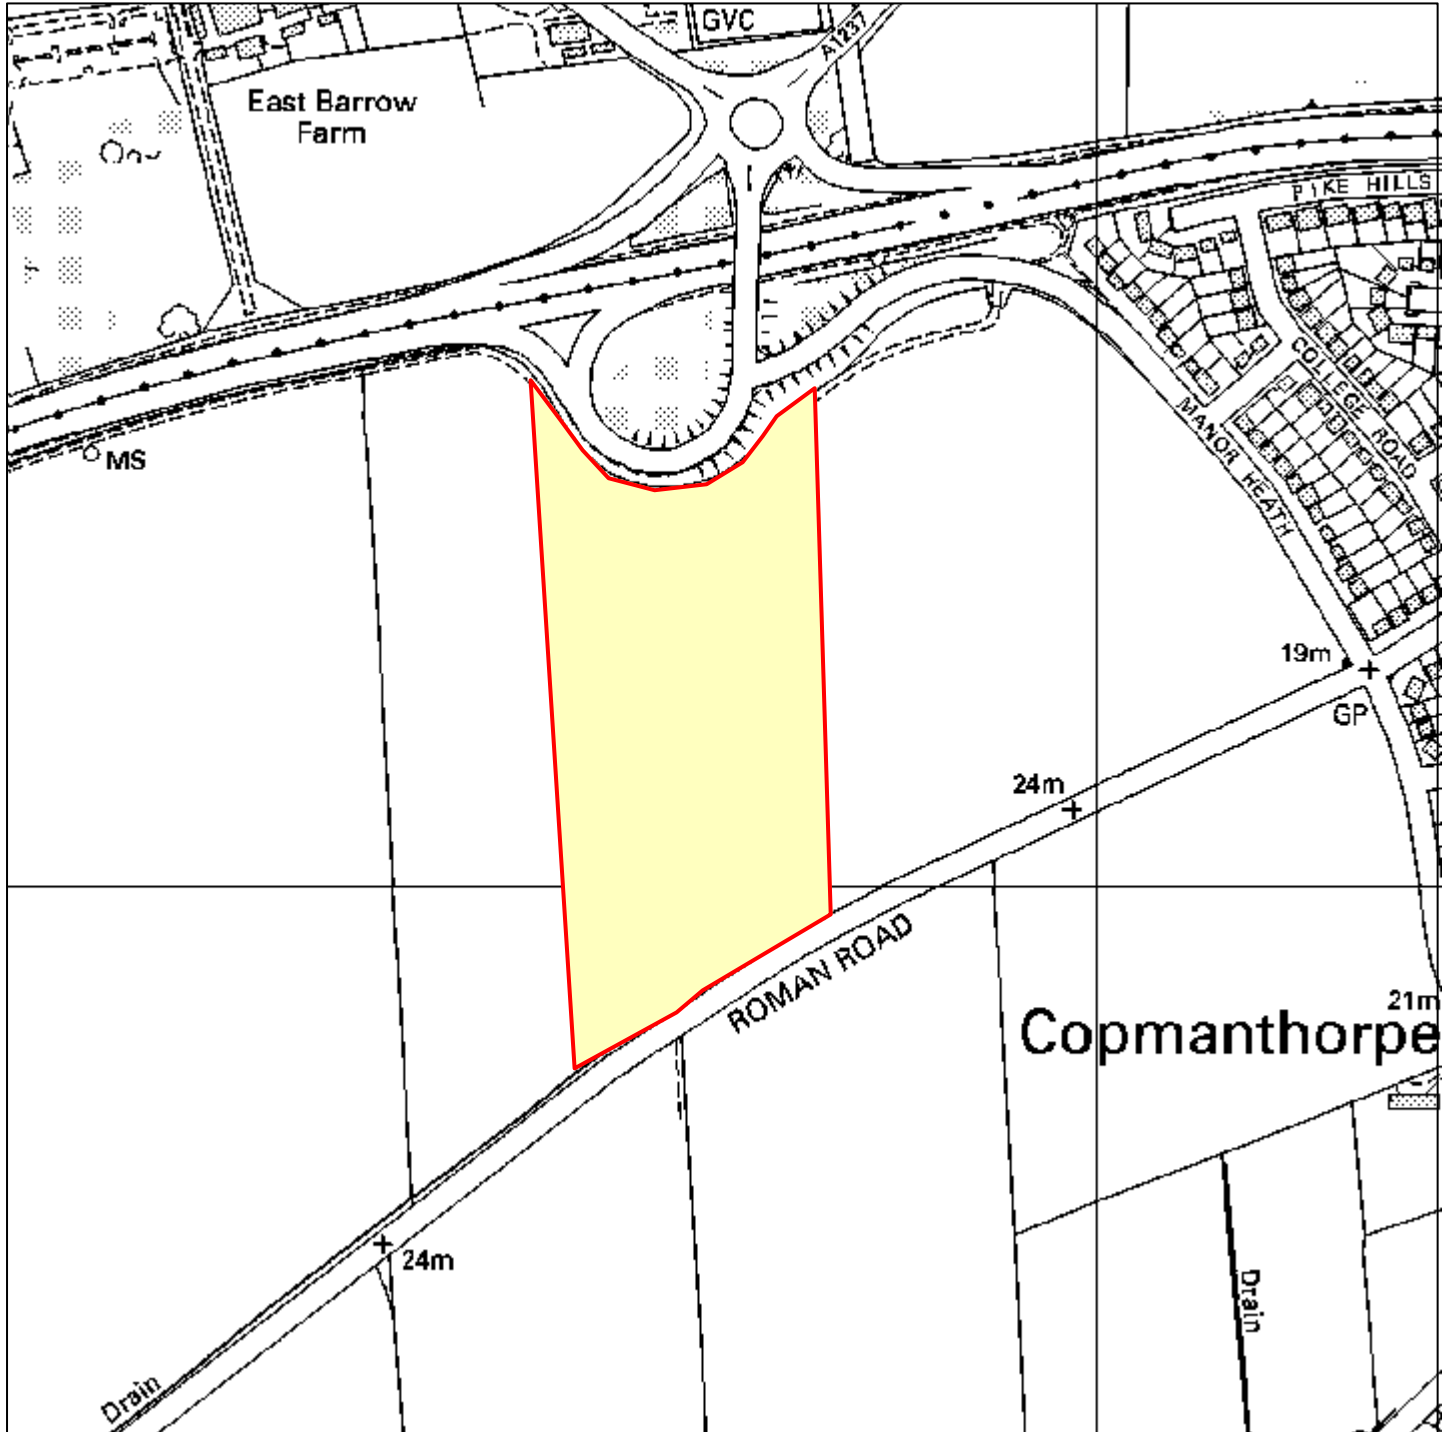

Land West of Manor Heath, Copmanthorpe

Ref 07/01319/FULM

Scale : 1:5000

Reproduced from the Ordnance Survey map with the permission of the Controller of Her Majesty's Stationery Office © Crown Copyright 2000.

Unauthorised reproduction infringes Crown Copyright and may lead to prosecution or civil proceedings.

Organisation	City of York Council
Department	Development Control
Comments	Application Site
Date	17 September 2007
SLA Number	